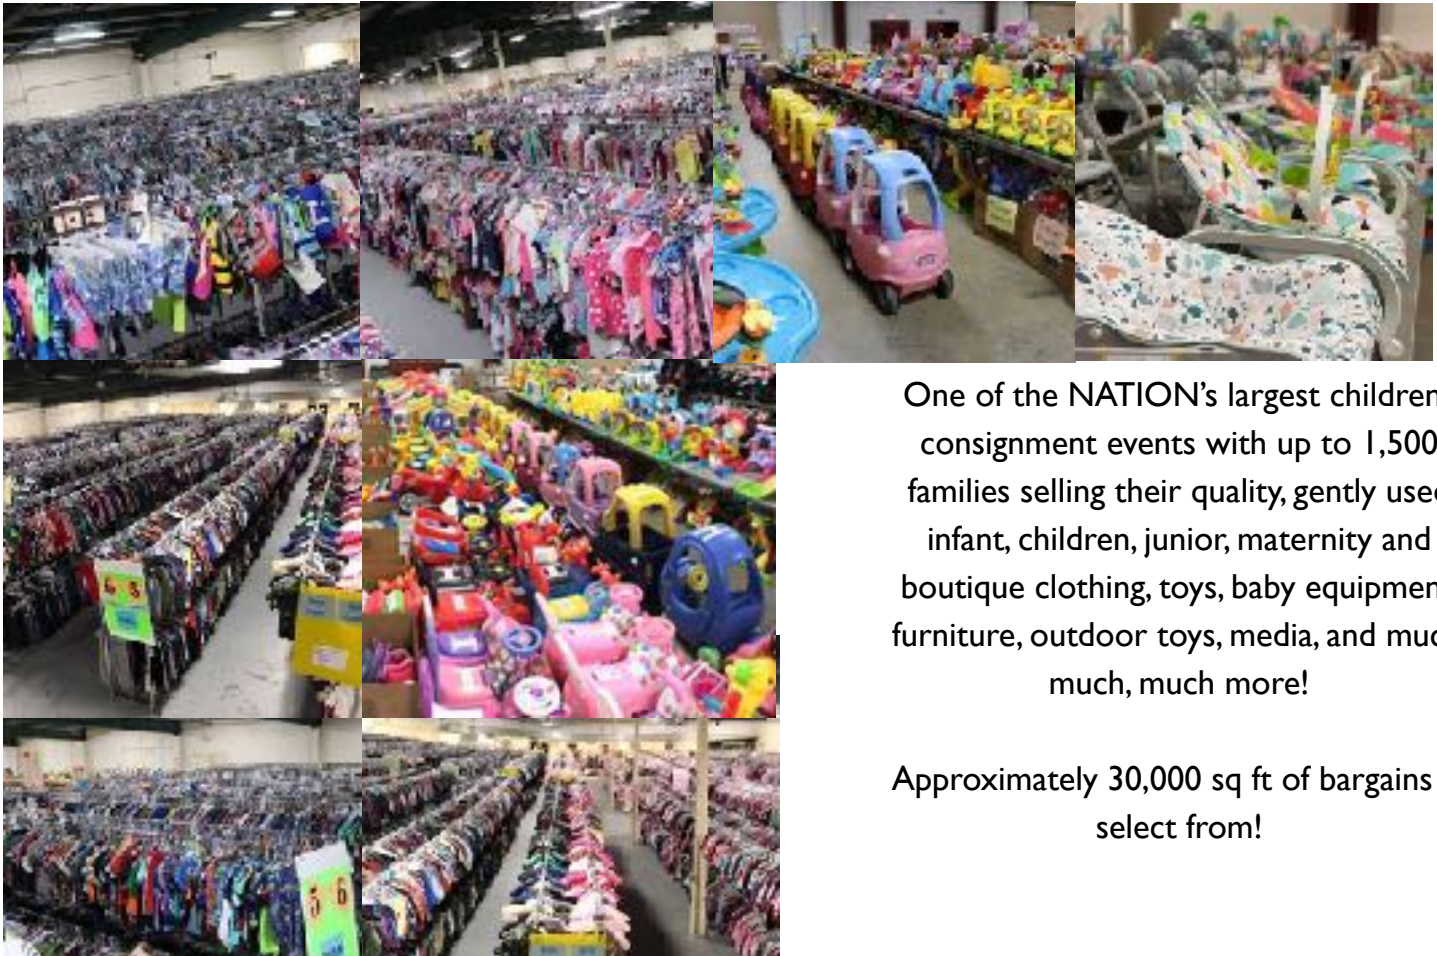

Kidsignments, Inc.

Gwinnett County Fairgrounds

2405 Sugarloaf Pkwy, Lawrenceville, GA

www.kidsignments.com

MON. AUG 11 9AM* - 7PM

*MON - NO INFANTS, CHILDREN, STROLLERS OR UNTIL AFTER 1PM OR NO LINES (WHICHEVER LATER)

TUES. AUG 12 9AM - 7PM

WED. AUG 13 9AM - 7PM~ITEMS WITHOUT NR ON TAG ARE 25% OFF

THUR. AUG 14 9AM - 7PM~ITEMS WITHOUT NR ON TAG ARE 33% OFF

FRI. AUG 15 9AM - 6PM~ ITEMS WITHOUT NR ON TAG ARE 40% OFF

SAT. AUG 16 9AM - 6PM~ ITEMS WITHOUT NR ON TAG ARE 50% OFF

One of the NATION's largest childrens consignment events with up to 1,500 families selling their quality, gently used infant, children, junior, maternity and boutique clothing, toys, baby equipment, furniture, outdoor toys, media, and much, much, much more!

Approximately 30,000 sq ft of bargains to select from!